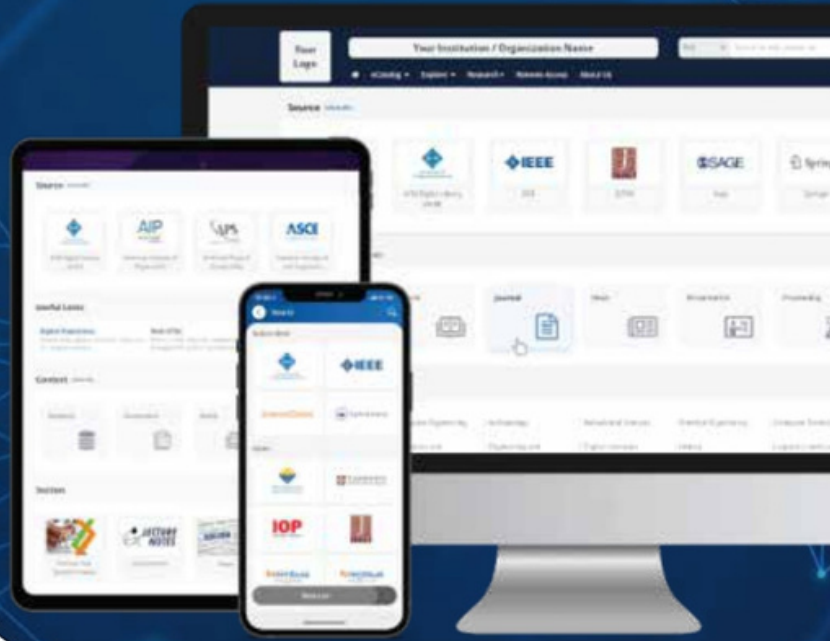

- AIIMS, Delhi

Knimbus's commitment to developing forward-thinking digital library and remote access solutions is truly commendable.

- IIT Roorkee

Knimbus is a comprehensive search platform with excellent features. Other institutions should also consider utilizing its services.

About Knimbus

Established in the year 2011, Knimbus has been empowering libraries with innovative technology. Our cloud-based platform allows easy access to credible content for students, researchers and faculty. As a feature-rich digital library platform knimbus has become an integral part of institutions worldwide.