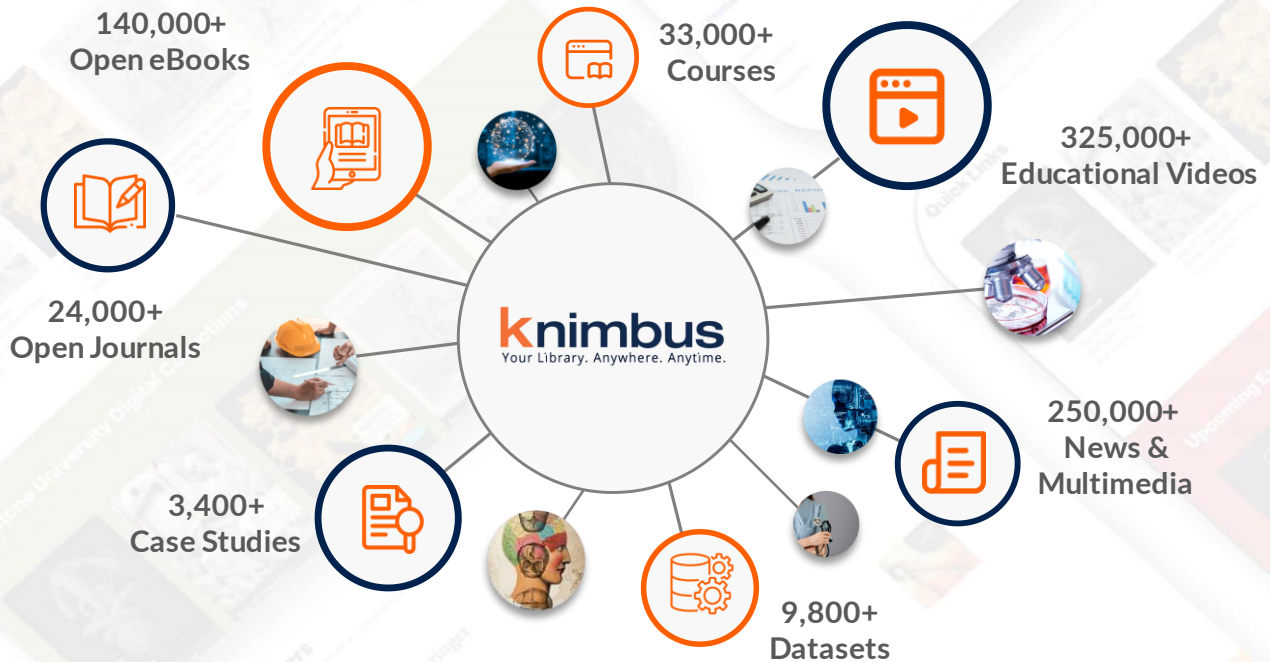

knimbus
Your Library . Anywhere . Anytime

One Platform Infinite Knowledge

With over a decade of experience, Knimbus is India's largest eLibrary and Knowledge Management platform driving digital transformation in Institutions globally.

Premium Add-Ons

Custom UI Components, Integrate AI-led virtual assistants and chatbots to enhance discoverability, learning and research productivity.

Click on the [link](#) or Scan the QR code to explore the details of various Knimbus Solutions

Open Access Content & Repository

Comprehensive subject and content coverage with high-quality curated packages

They Trust Us!

700+

Higher Education Institutions
in India & Globally

2.2M+

User base of Students,
Researchers and Faculty

1100+

Content and Technology
platform providers integrated

Knimbus has developed an extremely robust platform that is highly useful for doctors to search for vital information using their knowledge discovery system.