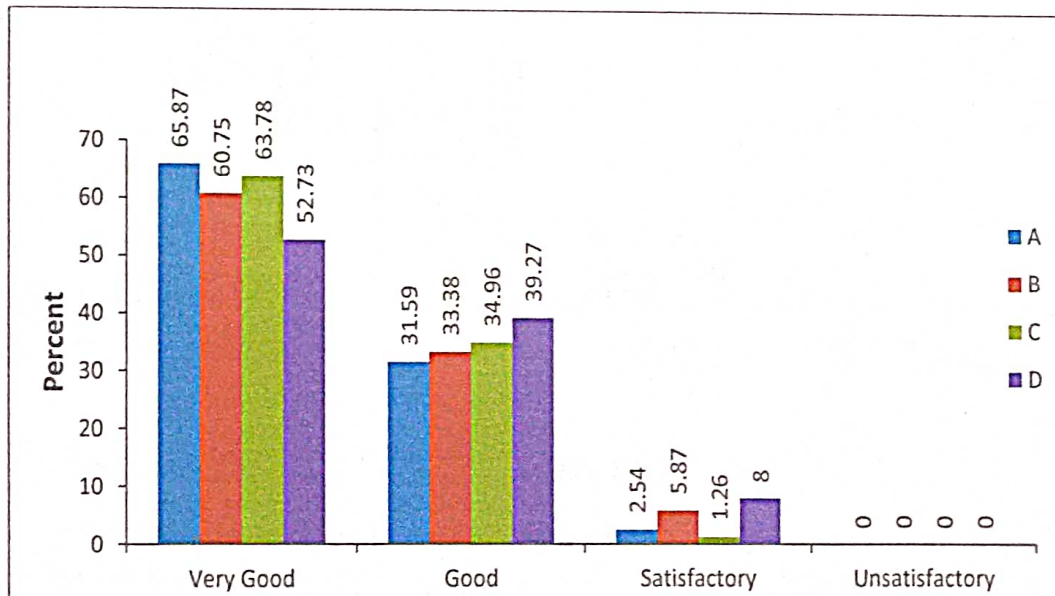

(Dr. Mitashree Mitra)
Professor & Head
School of Regional Studies and Research
Pt. Ravishankar Shukla University
RAIPUR (C.G.)