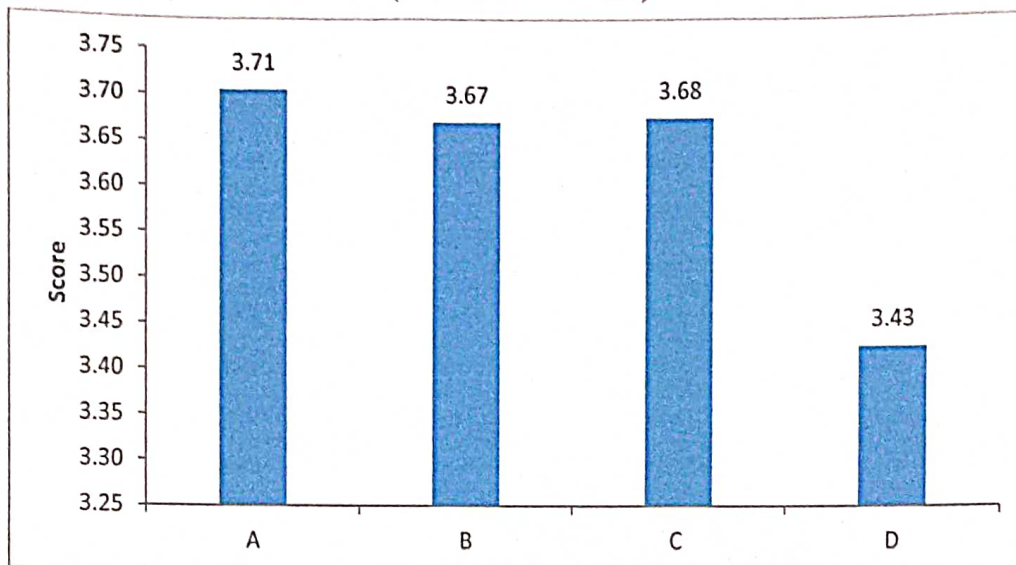

**STUDENT'S FEEDBACK ABOUT FACULTY MEMBERS: COURSE-WISE AND FACULTY-WISE (IN %) OF MA RURAL DEVELOPMENT**

**STUDENT'S FEEDBACK ABOUT FACULTY MEMBERS: COURSE-WISE AND FACULTY-WISE (IN %) OF PG DIPLOMA IN REGIONAL PLANNING AND DEVELOPMENT**

**STUDENT'S FEEDBACK ABOUT OVERALL PERFORMANCE OF FACULTY MEMBERS  
(IN %)**

**ACTION TAKEN REPORT**

The overall score given by students to the faculty was circulated among the faculty members including contract and guest faculty & also discuss in Staff Council meeting. Although the performance of the faculty is quite satisfactory but it was assumed by the faculty to the excellent in teaching.