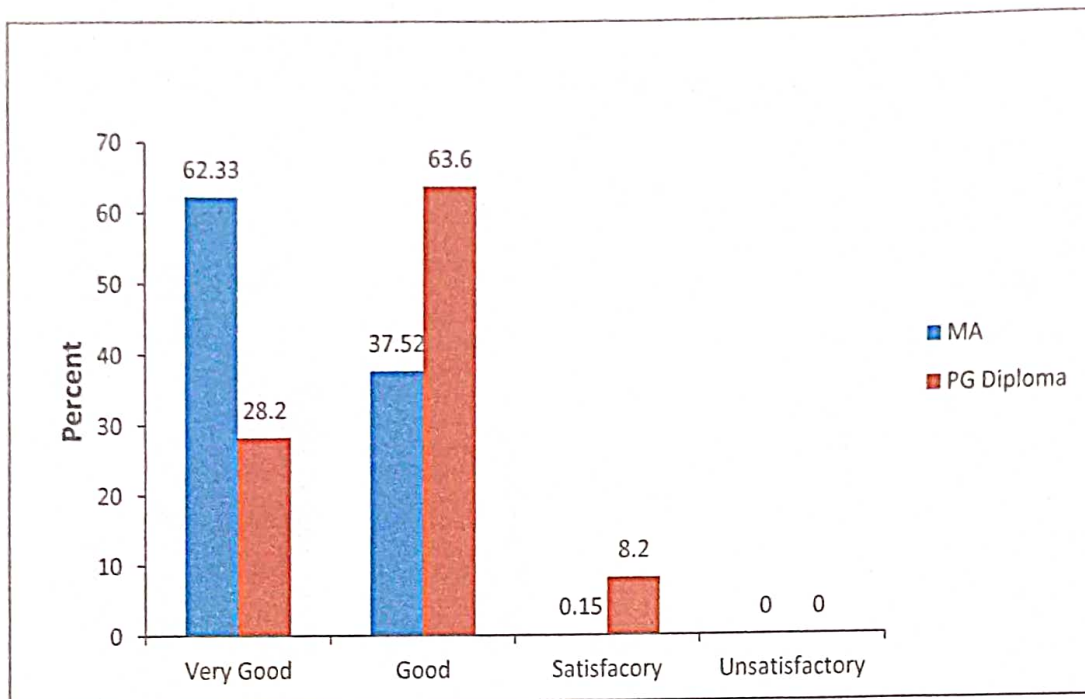

STUDENT'S FEEDBACK ABOUT COURSE CONTENT (IN %) OF MA RURAL DEVELOPMENT & PG DIPLOMA IN REGIONAL PLANNING AND DEVELOPMENT