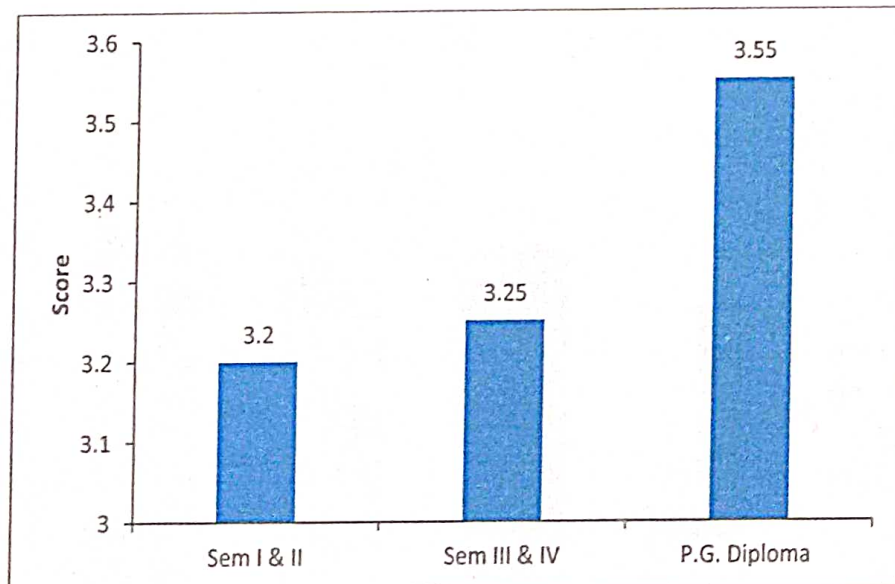

School of Regional Studies and Research
Pt. Ravishankar Shukla University, Raipur (C.G.)

Student Feedback 2018-19

NAMES OF FACULTY

NAME	Abbreviations used
Prof. Mitashree Mitra	A
Mr. Praveen Kumar Soni	B
Mr. Raj Kamal Roy	C
Dr. Neeta Mishra	D

No. of students participating – MA in Rural Development (27) & PG DIPLOMA (10)

SCORING			
4	3	2	1
VERY GOOD	GOOD	SATISFACTORY	UNSATISFACTORY

STUDENT'S FEEDBACK ABOUT COURSE CONTENT (IN 5 POINT SCORE) OF MA RURAL DEVELOPMENT & PG DIPLOMA IN REGIONAL PLANNING AND DEVELOPMENT

(Dr. Mitashree Mitra)
Professor & Head
School of Regional Studies and Research
Pt. Ravishankar Shukla University
RAIPUR (C.G.)