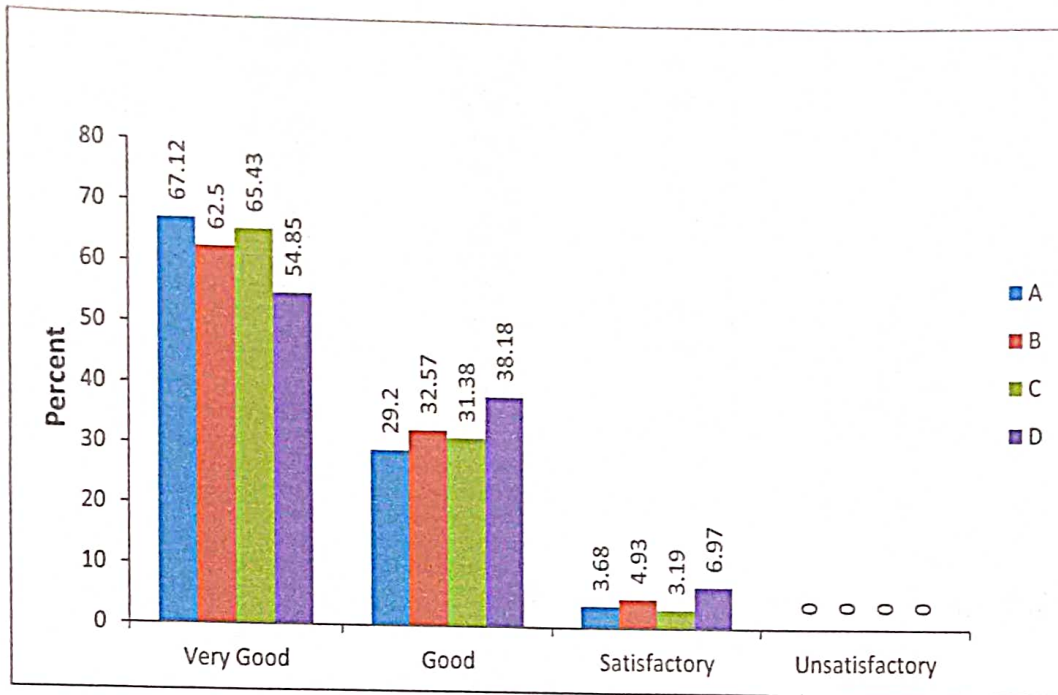

STUDENT'S FEEDBACK ABOUT FACULTY MEMBERS: COURSE-WISE AND FACULTY-WISE (IN %) OF MA RURAL DEVELOPMENT

STUDENT'S FEEDBACK ABOUT FACULTY MEMBERS: COURSE-WISE AND FACULTY-WISE (IN %) OF PG DIPLOMA IN REGIONAL PLANNING AND DEVELOPMENT