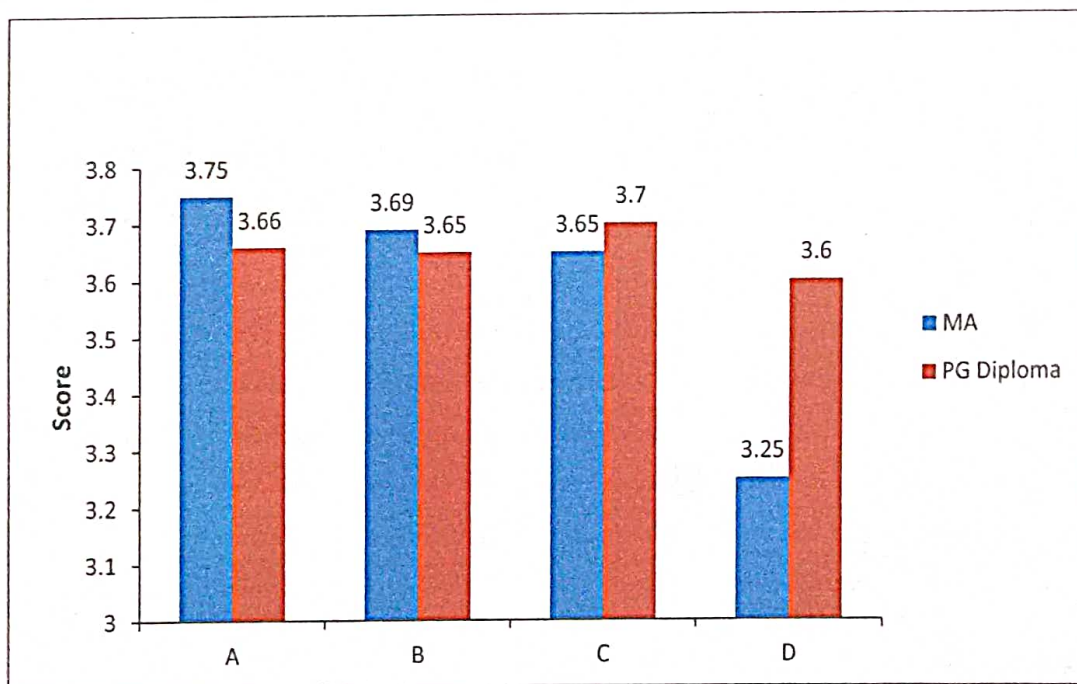

STUDENT'S FEEDBACK ABOUT FACULTY MEMBERS: COURSE-WISE AND FACULTY-WISE (IN 5 POINT SCORE) OF MA RURAL DEVELOPMENT & PG DIPLOMA IN REGIONAL PLANNING AND DEVELOPMENT

(Dr. Mitashree Mitra)
Professor & Head
School of Regional Studies and Research
Pt. Ravishankar Shukla University
RAIPUR (C.G.)