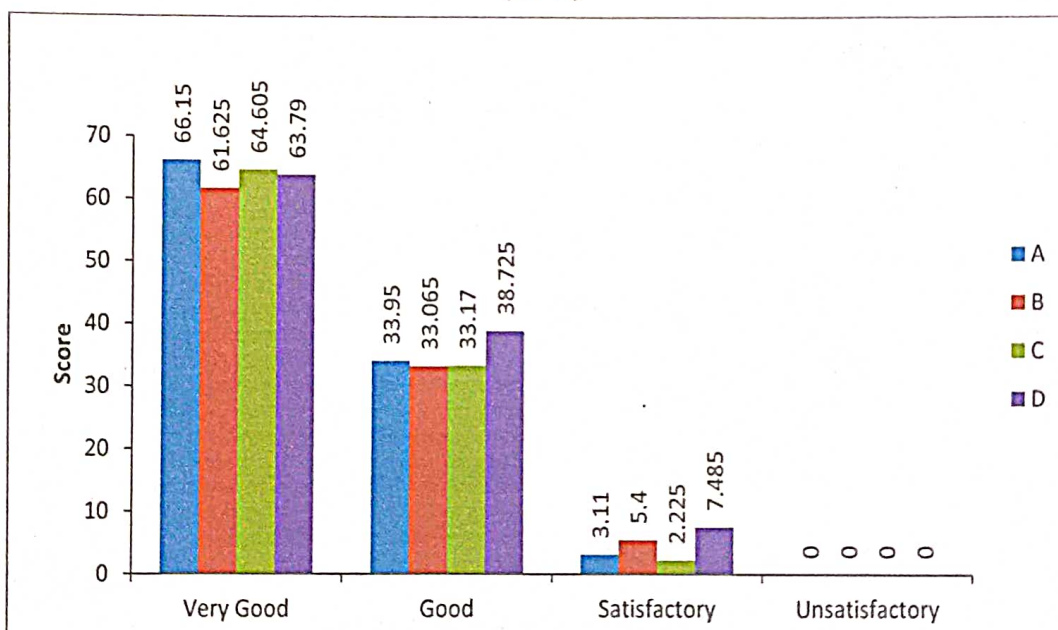

**STUDENT'S FEEDBACK ABOUT FACULTY MEMBERS: COURSE-WISE AND FACULTY-WISE (IN %) OF MA RURAL DEVELOPMENT**

**STUDENT'S FEEDBACK ABOUT FACULTY MEMBERS: COURSE-WISE AND FACULTY-WISE (IN %) OF PG DIPLOMA IN REGIONAL PLANNING AND DEVELOPMENT**

**STUDENT'S FEEDBACK ABOUT OVERALL PERFORMANCE OF FACULTY MEMBERS  
(IN %)**

**ACTION TAKEN REPORT**

The overall score given by students to the faculty was circulated among the faculty members including contract and guest faculty & also discuss in Staff Council meeting. Although the performance of the faculty is quite satisfactory but it was assumed by the faculty to the excellent in teaching.